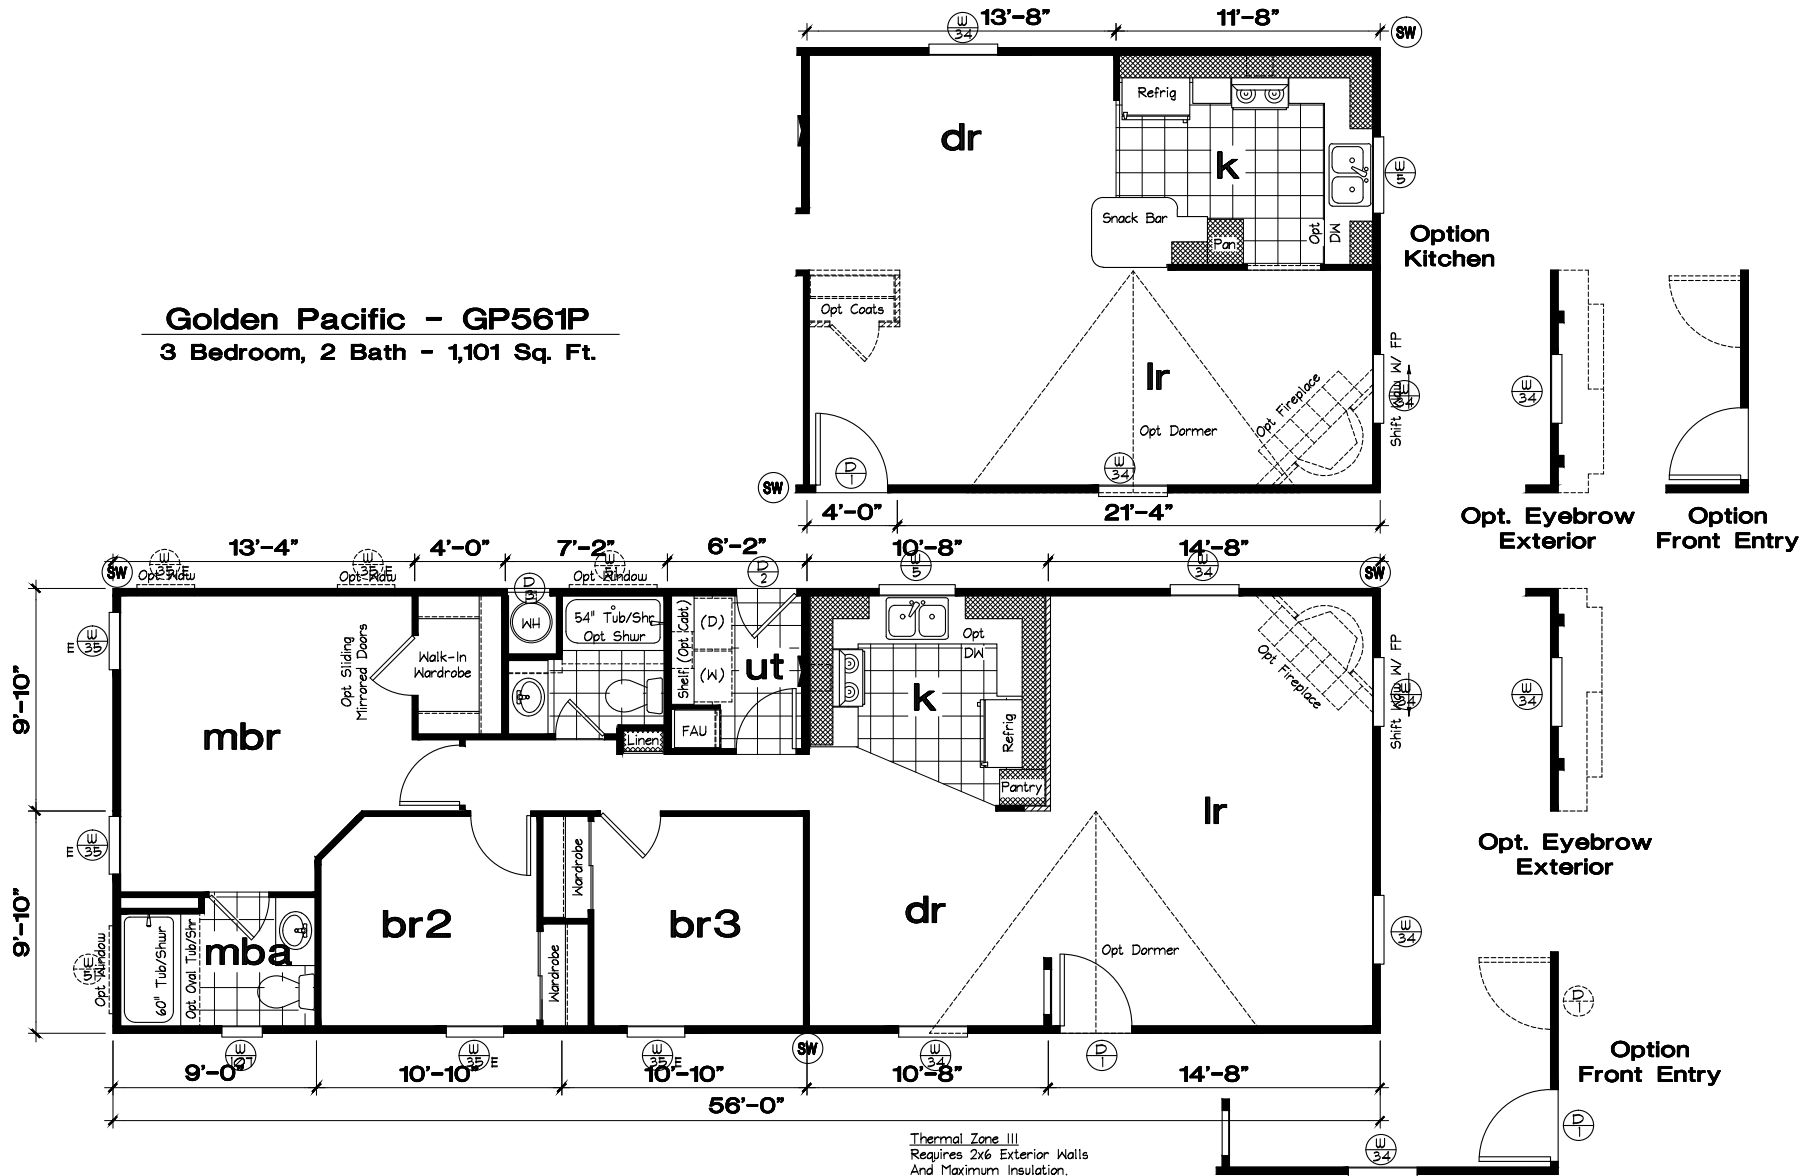

Golden Pacific - GP561P
3 Bedroom, 2 Bath - 1,101 Sq. Ft.

Thermal Zone III
Requires 2x6 Exterior Walls
And Maximum Insulation.