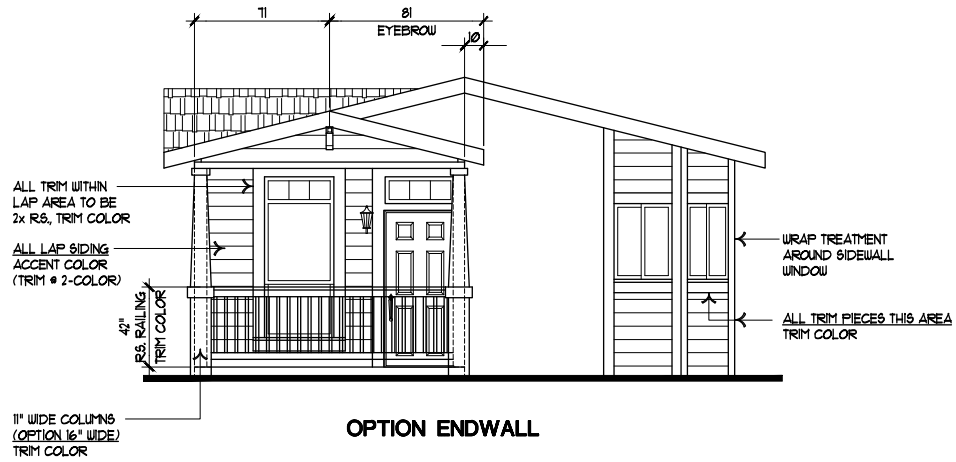

**KAMANI (GLE561A)**  
**3 bedroom, 2 bath**  
**approx 1,252 sq ft**

**High Flat Ceiling throughout**

REAR SIDES NOT SHOWN:  
 1. CEM-PANEL SIDING WITH 3" CLADWOOD TRIM AROUND DOORS & WINDOWS.