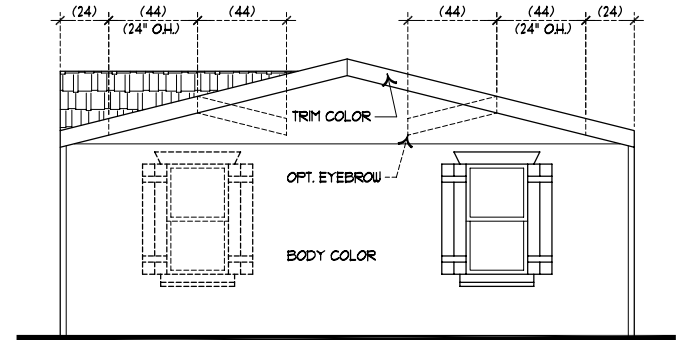

**MELIA - orig. GE441A**  
**3 bedroom, 2 bath**  
**1,041 sf**

NOTE:  
3" CLADWOOD TRIM ONLY AROUND REAR ENDWALL  
AND REAR SIDEWALL DOORS AND WINDOWS  
EXCEPT WHEN NOTED OTHERWISE.