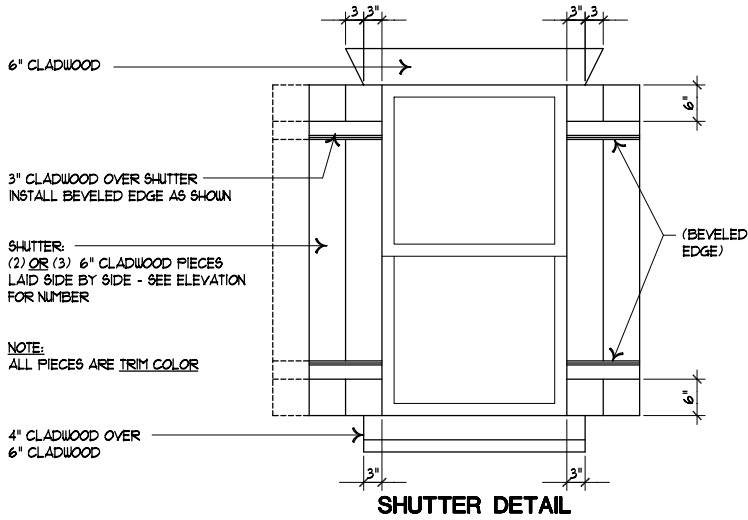

**MELIA - orig. GE441A**  
**3 bedroom, 2 bath**  
**1,041 sf**

NOTE:  
3" CLADWOOD TRIM ONLY AROUND REAR ENDWALL  
AND REAR SIDEWALL DOORS AND WINDOWS  
EXCEPT WHEN NOTED OTHERWISE.