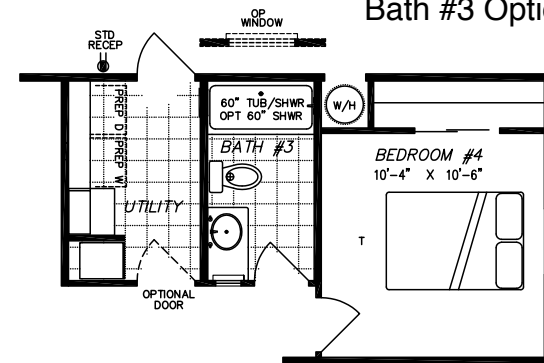

PAKALANA (GE662K)
 4 or 5 bedrooms, 2 or 3 baths,
 approx 2,404 sf living area

Bath #3 Option

OPTIONAL 3RD BATH