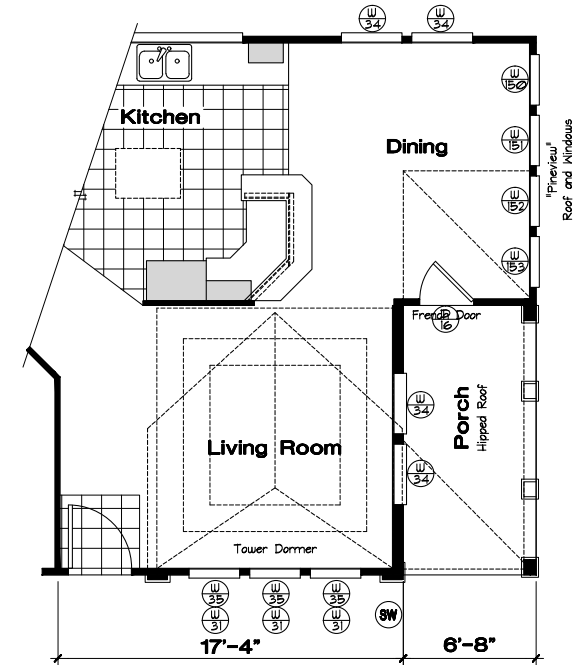

**KAHILI (CK564F)**  
3 bedrooms, 2 baths  
approx 1,512 sq ft living area

**Option Porch  
Pineview Exterior**