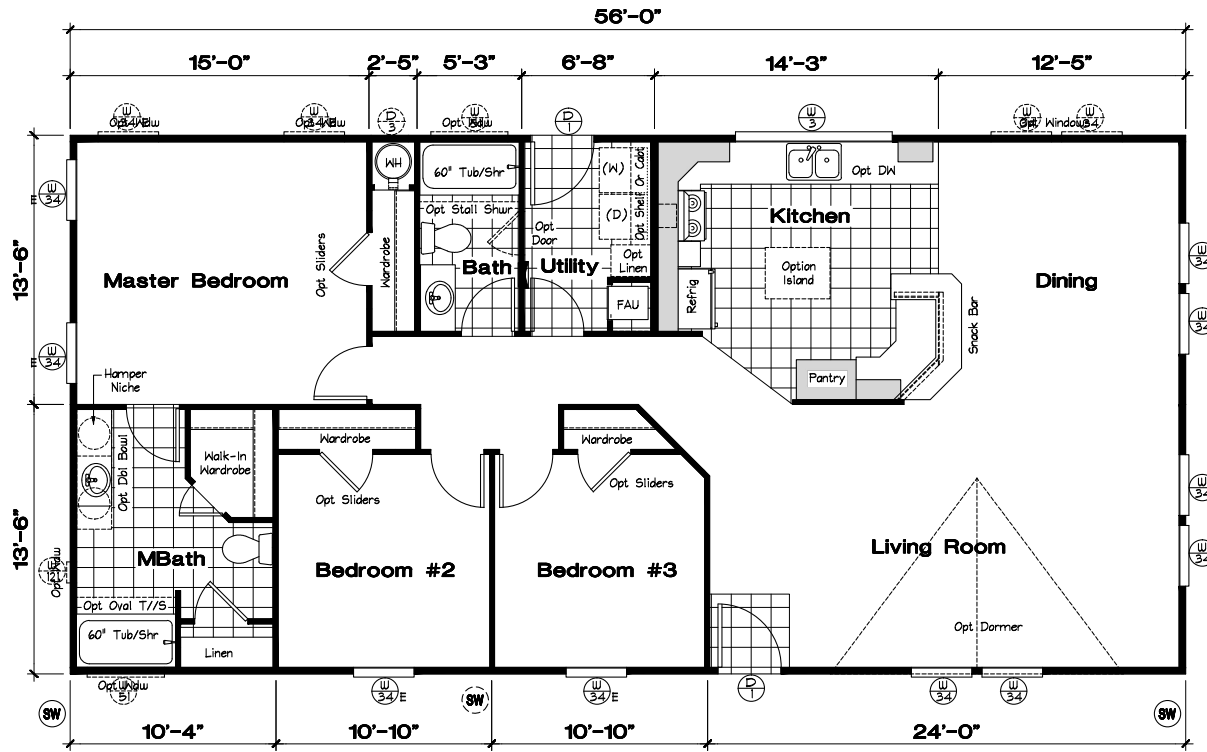

**KAHILI (CK564F)**  
3 bedrooms, 2 baths  
approx 1,512 sq ft living area

**Option Porch  
Pineview Exterior**