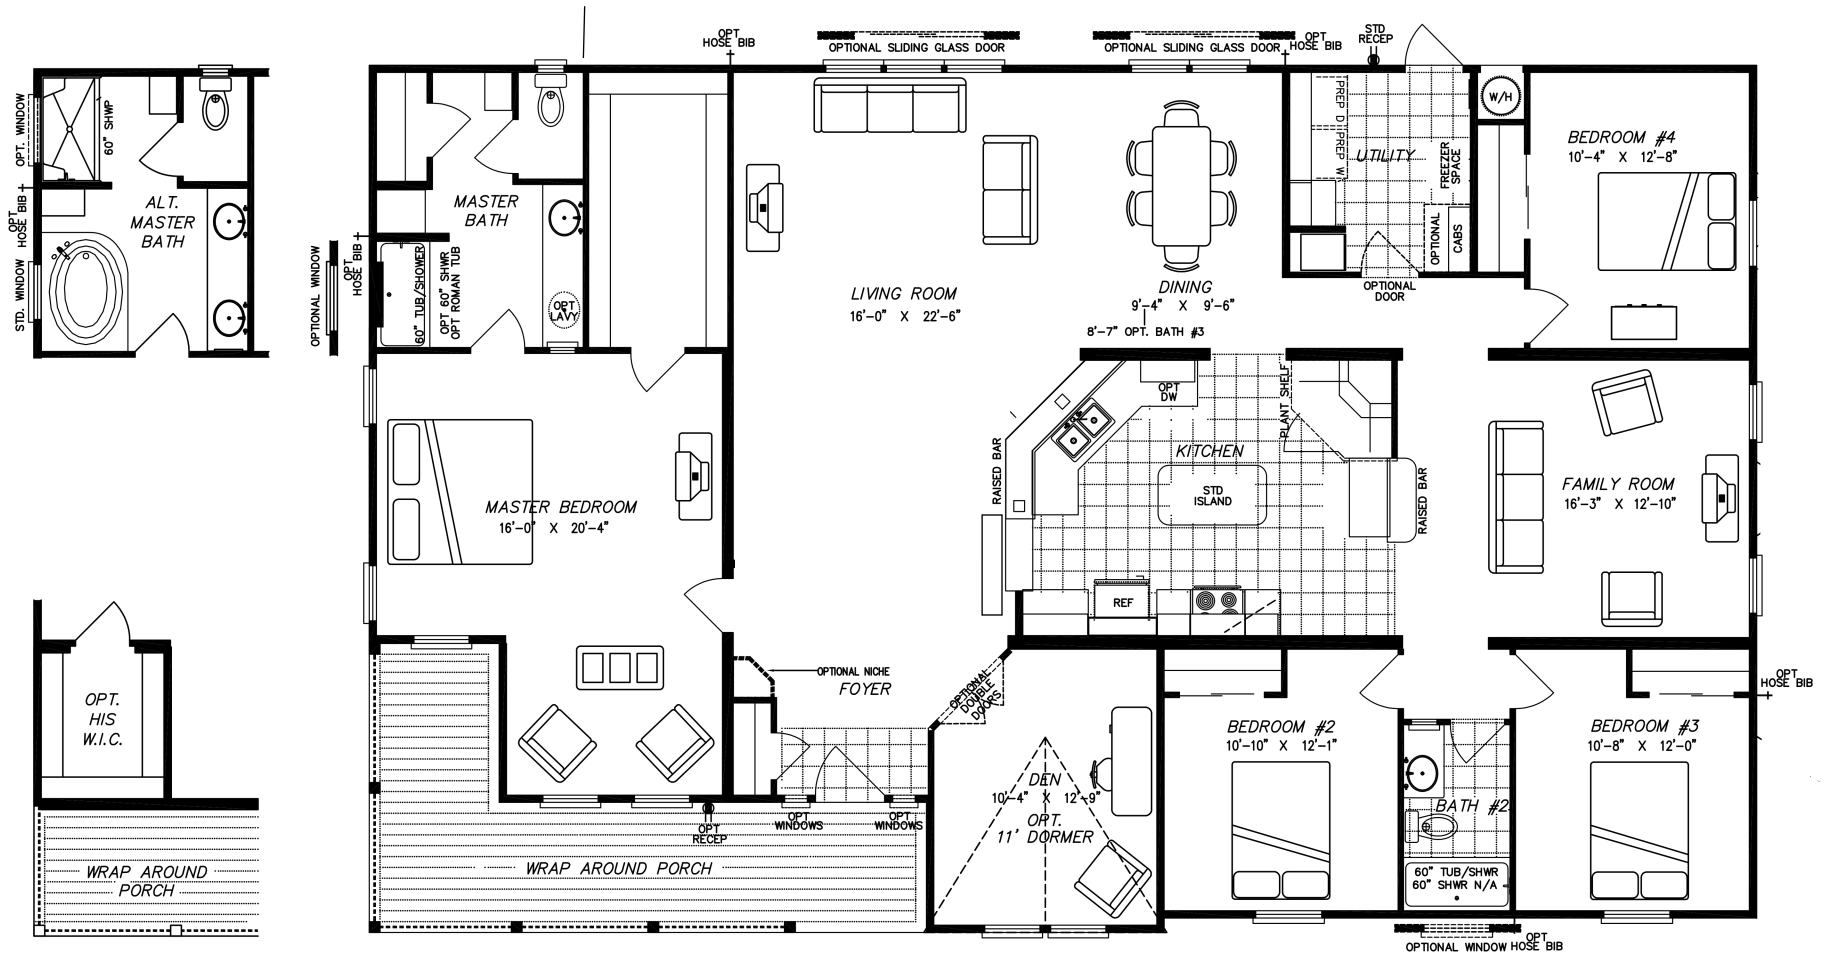

PAKALANA (GE662K)
4 Bedrooms, 3 Baths
2460 sq ft

Bath #3 Option
 (as seen in Model)

OPTIONAL 3RD BATH

OPTIONAL WINDOW HOSE BIB