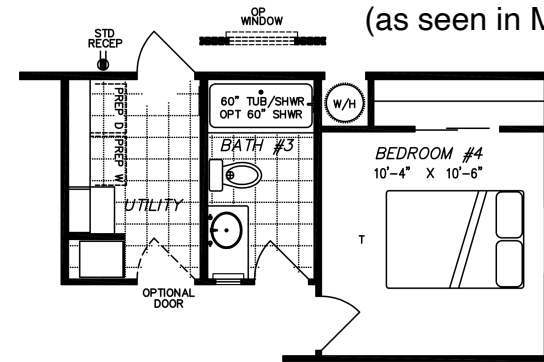

PAKALANA (GE662K)
4 Bedrooms, 3 Baths
2460 sq ft

Bath #3 Option
 (as seen in Model)

OPTIONAL 3RD BATH

OPTIONAL WINDOW HOSE BIB