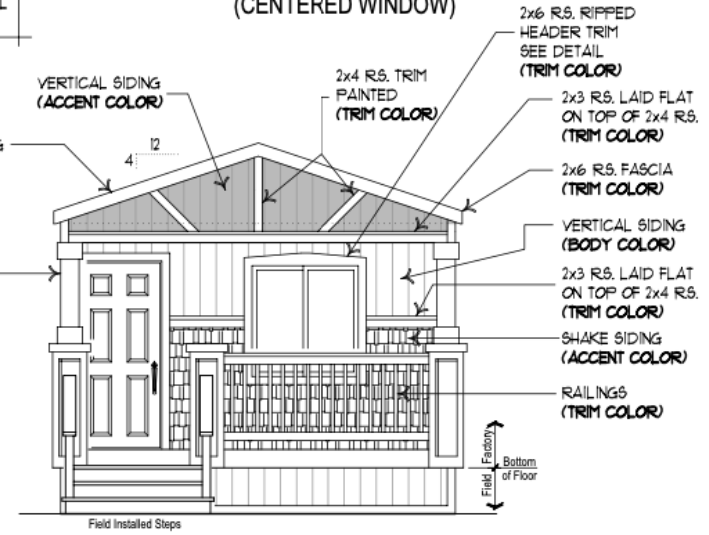

**Featured End Exterior
(OFF-SET WINDOW)**

**Featured End Exterior
(CENTERED WINDOW)**

NOTE:
SIDEWALLS AND REAR ENDWALL SHALL BE STANDARD WITH:

1. 3" TRIM AROUND DOORS & WINDOWS PAINTED TRIM COLOR
2. VERTICAL GROOVED SIDING PAINTED BODY COLOR

NOTE:
ALL NOTES ARE TYPICAL TO ENTIRE DRAWING

Side at Option Porch

Option Featured Porch Exterior

GPII-MHP Country Home Exterior Package