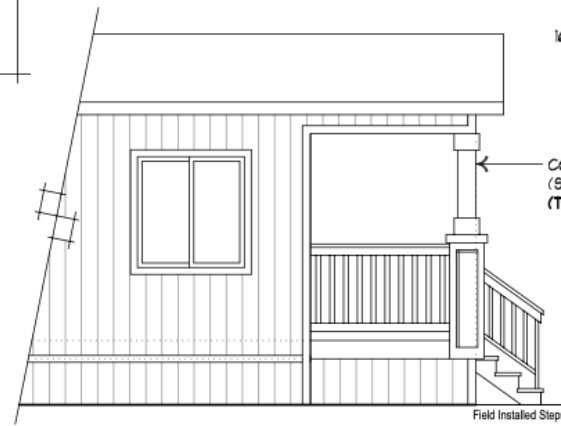

**Featured End Exterior
(OFF-SET WINDOW)**

**Featured End Exterior
(CENTERED WINDOW)**

NOTE:
SIDEWALLS AND REAR ENDWALL SHALL BE STANDARD WITH:

1. 3" TRIM AROUND DOORS & WINDOWS PAINTED TRIM COLOR
2. VERTICAL GROOVED SIDING PAINTED BODY COLOR

NOTE:
ALL NOTES ARE TYPICAL TO ENTIRE DRAWING

Side at Option Porch

Option Featured Porch Exterior

GPII-MHP Country Home Exterior Package