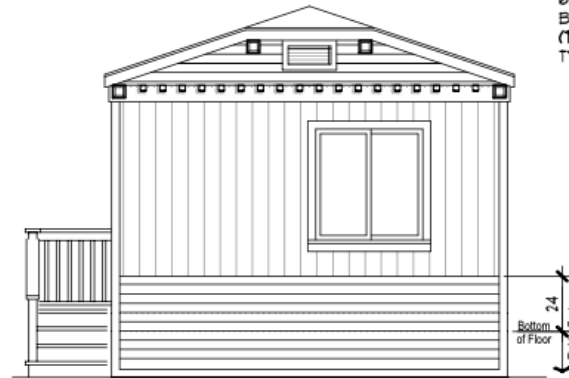

Option Porch (Option Patio Door)

Featured End Exterior
(OFF-SET WINDOW)

Featured End Exterior
(CENTERED WINDOW)

NOTE:
 SIDEWALLS AND REAR ENDWALL SHALL BE STANDARD WITH:
 1. 3" TRIM AROUND DOORS & WINDOWS PAINTED TRIM COLOR
 2. VERTICAL GROOVED SIDING PAINTED BODY COLOR

NOTE:
 ALL NOTES ARE TYPICAL TO ENTIRE DRAWING

Side at Option Porch

Option Featured Porch Exterior

GPII-MHP Farmstead Exterior Package

(2) 04.23.20 dh