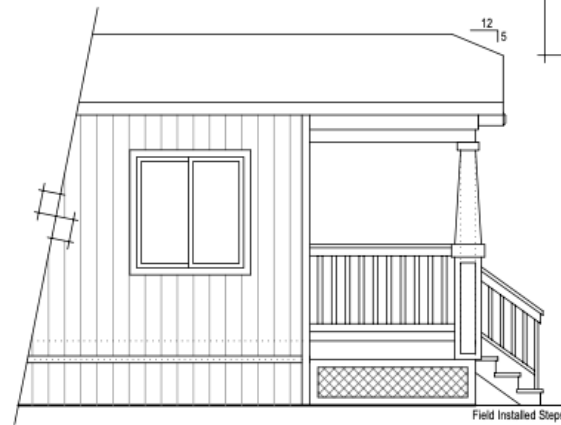

Option Porch (Option Patio Door)

Featured End Exterior
(OFF-SET WINDOW)

Featured End Exterior
(CENTERED WINDOW)

NOTE:
 SIDEWALLS AND REAR ENDWALL SHALL BE STANDARD WITH:
 1. 3" TRIM AROUND DOORS & WINDOWS PAINTED TRIM COLOR
 2. VERTICAL GROOVED SIDING PAINTED BODY COLOR

NOTE:
 ALL NOTES ARE TYPICAL TO ENTIRE DRAWING

Side at Option Porch

Option Featured Porch Exterior

GPII-MHP Farmstead Exterior Package

(2) 04.23.20 dh