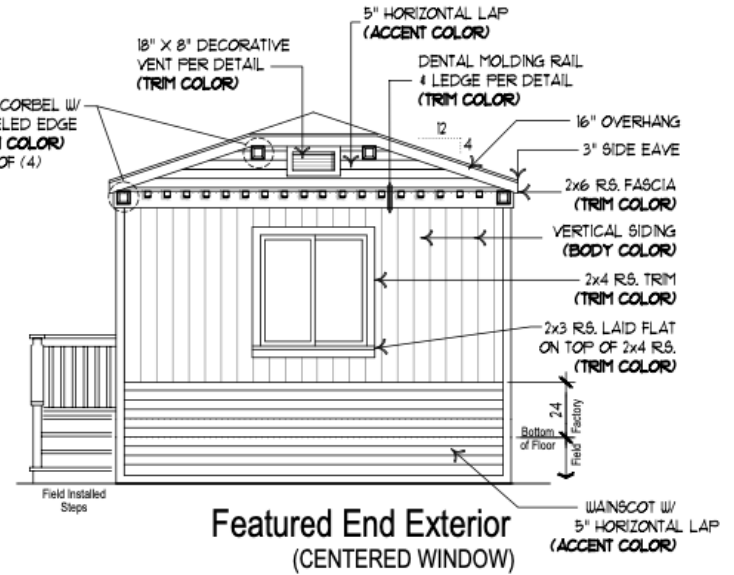

Option Porch (Option Patio Door)

Featured End Exterior
(OFF-SET WINDOW)

Featured End Exterior
(CENTERED WINDOW)

NOTE:
 SIDEWALLS AND REAR ENDWALL SHALL BE STANDARD WITH:
 1. 3" TRIM AROUND DOORS & WINDOWS PAINTED TRIM COLOR
 2. VERTICAL GROOVED SIDING PAINTED BODY COLOR

NOTE:
 ALL NOTES ARE TYPICAL TO ENTIRE DRAWING

Side at Option Porch

Option Featured Porch Exterior

GPII-MHP Farmstead Exterior Package

(2) 04.23.20 dh