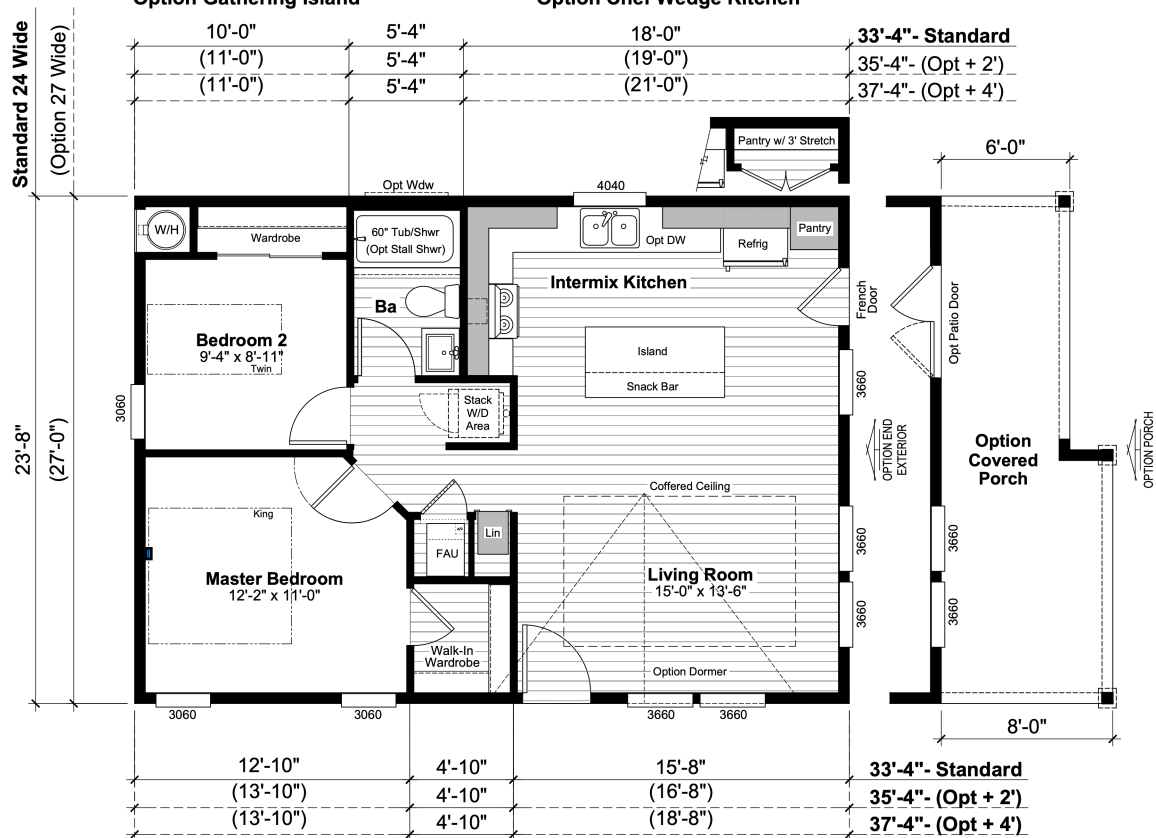

Option Gathering Island

Option Chef Wedge Kitchen

24 Wide
Square Footage:
24x33 = 789 Sq. Ft.
24x35 = 836 Sq. Ft.
24x37 = 884 Sq. Ft.
(NIC Porch)

27 Wide
Square Footage:
27x33 = 900 Sq. Ft.
27x35 = 954 Sq. Ft.
27x37 = 1008 Sq. Ft.
(NIC Porch)