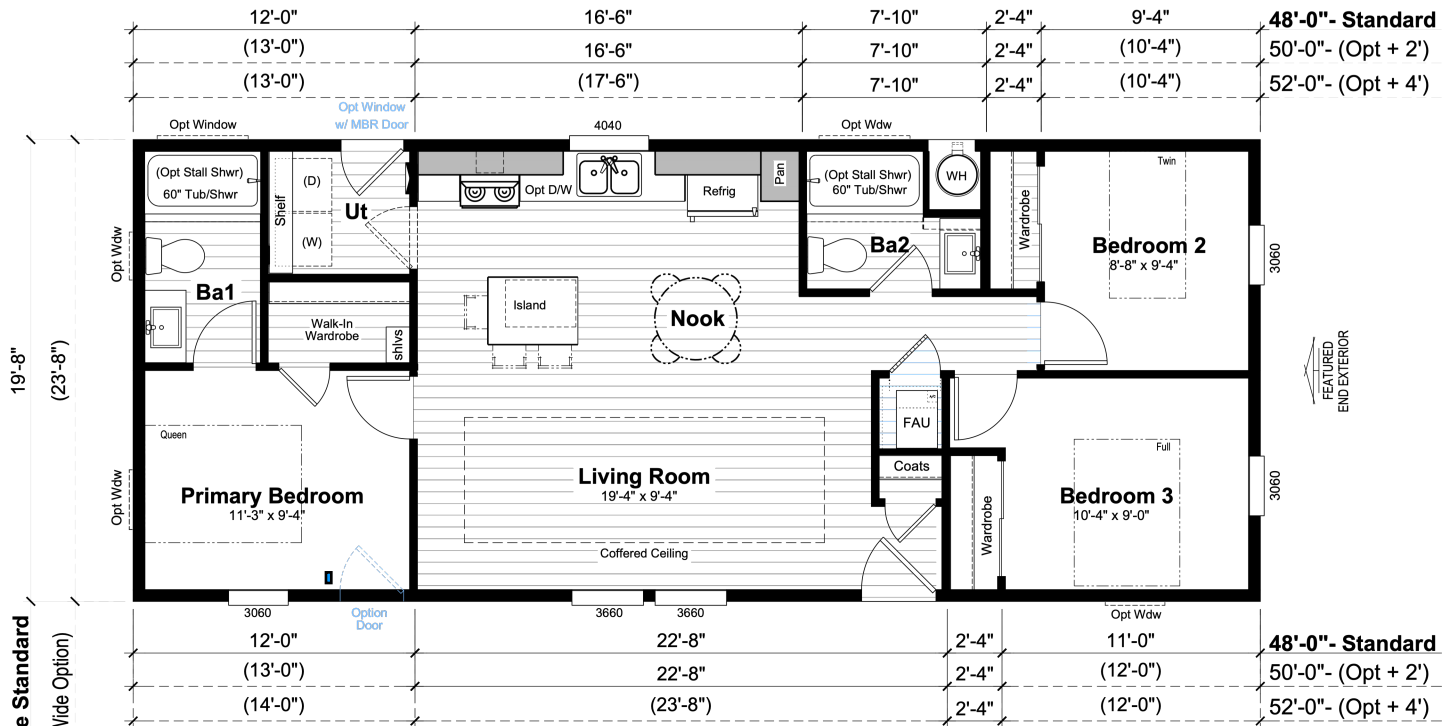

Option Chef Kitchen

Option Den
(Replaces Coat Closet)

20 Wide Standard
 (24 Wide Option)

SQUARE FOOTAGE

20 Wide:	24 Wide:
20x48 = 944 Sq. Ft.	24x48 = 1136 Sq. Ft.
20x50 = 984 Sq. Ft.	24x50 = 1184 Sq. Ft.
20x52 = 1023 Sq. Ft.	24x52 = 1231 Sq. Ft.

MHC Community Floorplan
GPII-2048-3B
 (Reference: GP482P)
 (2) 09.11.20 dh