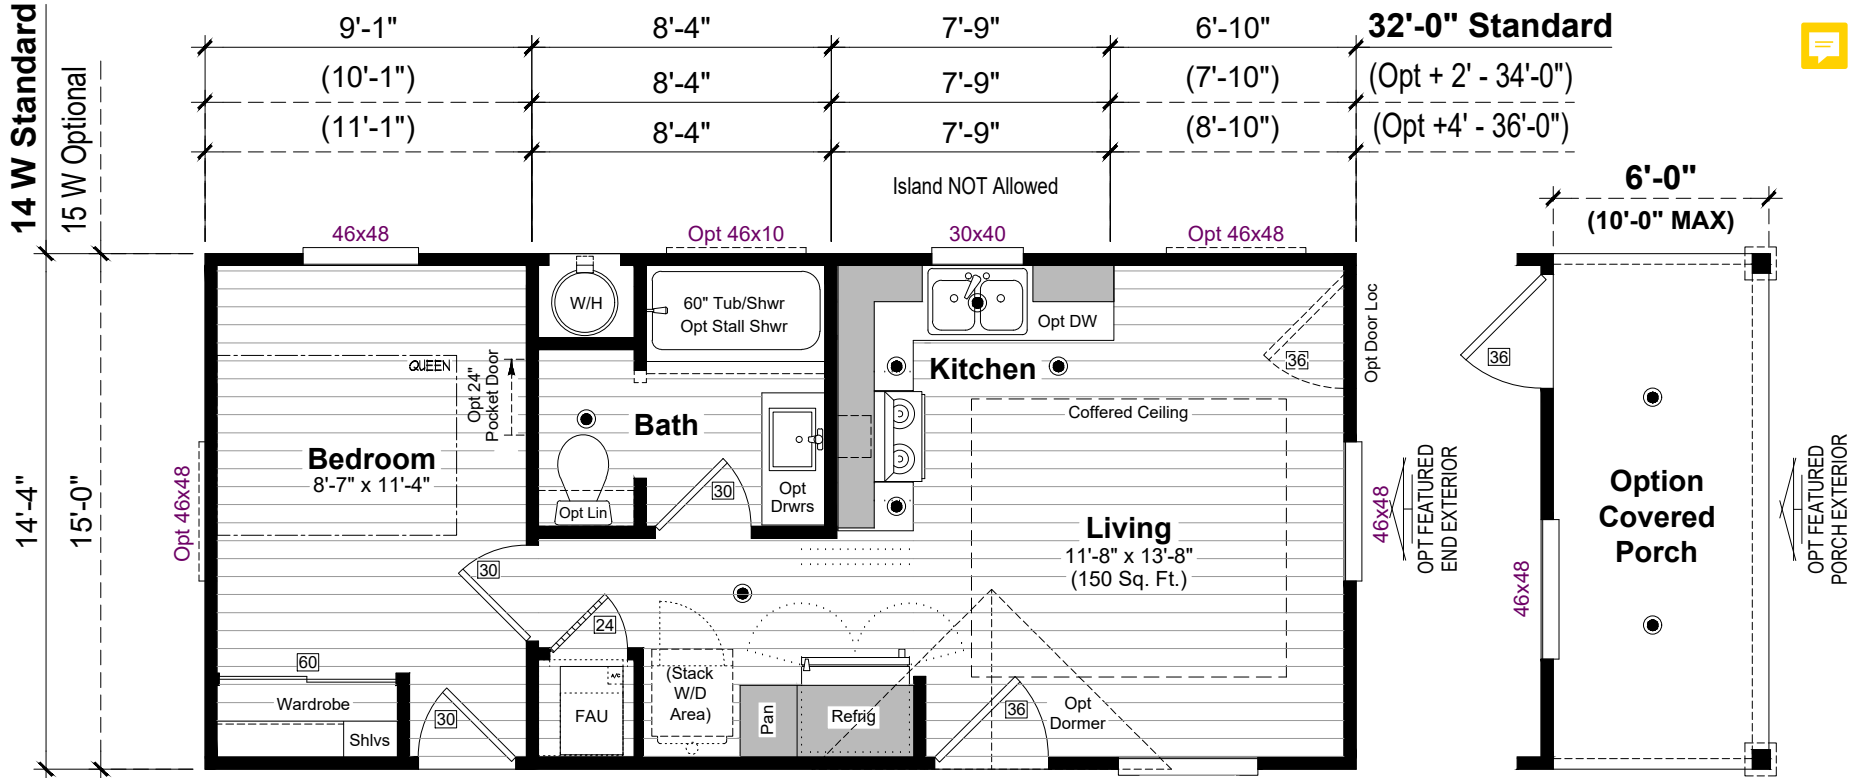

**Option Linen**  
(Replaces 40 Gal W/H)

Square Footage (NIC Porch)		
14 Wide	15 Wide	
* 14x32 = 459 Sq. Ft.	15x32 = 480 Sq. Ft.	12'-2"
14x34 = 487 Sq. Ft.	15x34 = 510 Sq. Ft.	(13'-2")
14x36 = 516 Sq. Ft.	15x36 = 540 Sq. Ft.	(14'-2")

\* NOT Available W/  
2x6 Exterior Walls